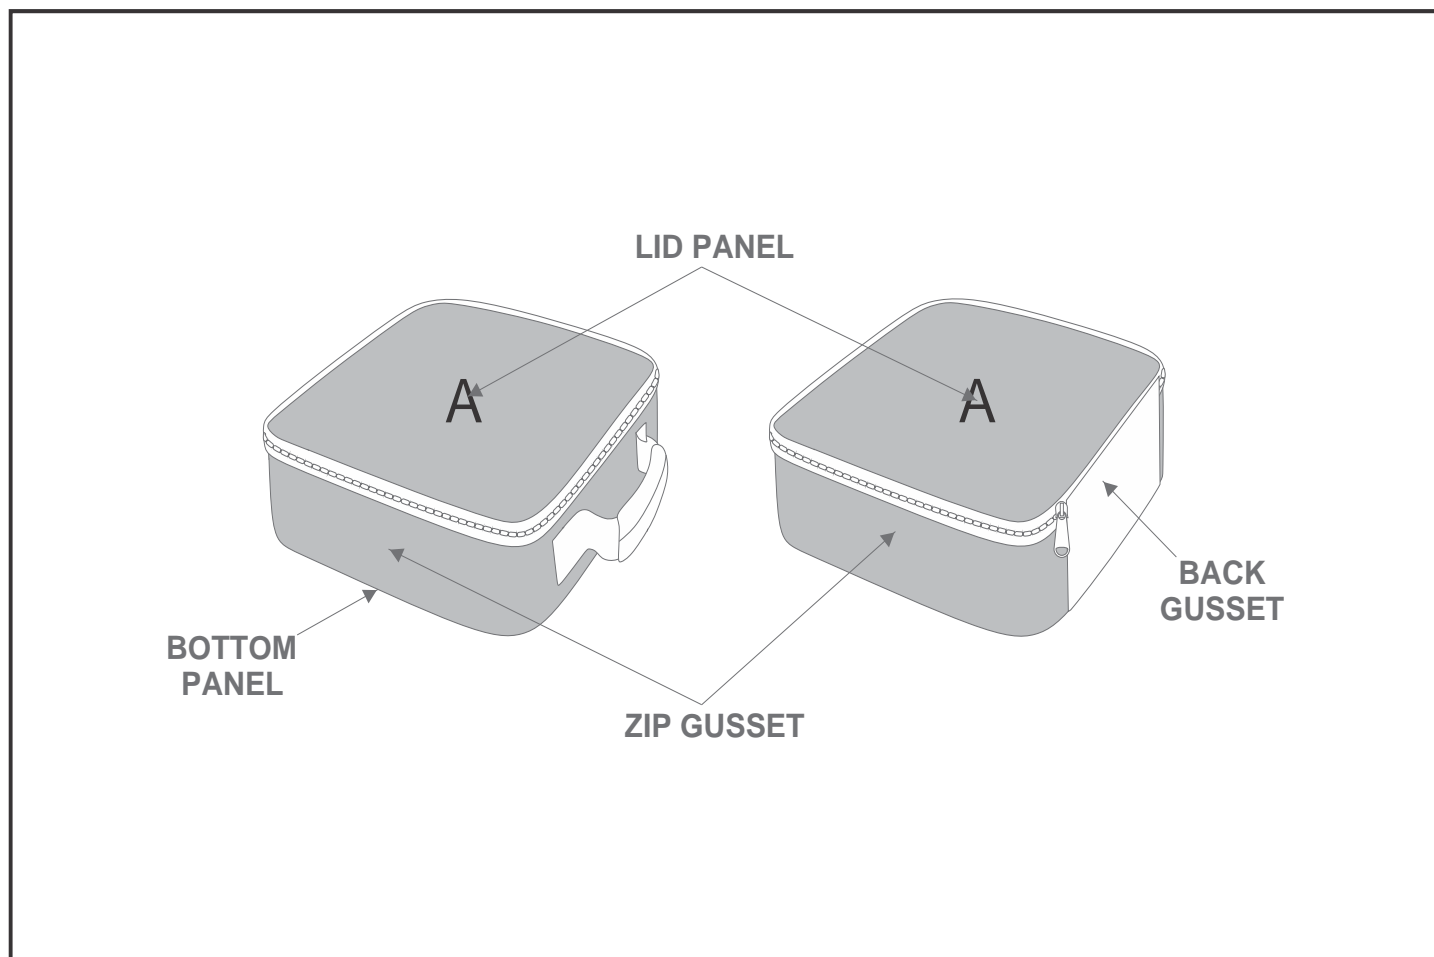

CC-HP-1-G

Hoppla Polar Lunch Cooler

Need to know:

- Includes 1-Position Sublimation (setup fees apply)

- Please Note: We cannot guarantee 100% logo Alignment on all Brandable Panels.

Branding Options:

Position	Branding Method (Branding Code)	No. of Colours	Dimension
A	Custom Sublimation A (CPSUB-A)	Full Colour	868mm wide x 329mm high